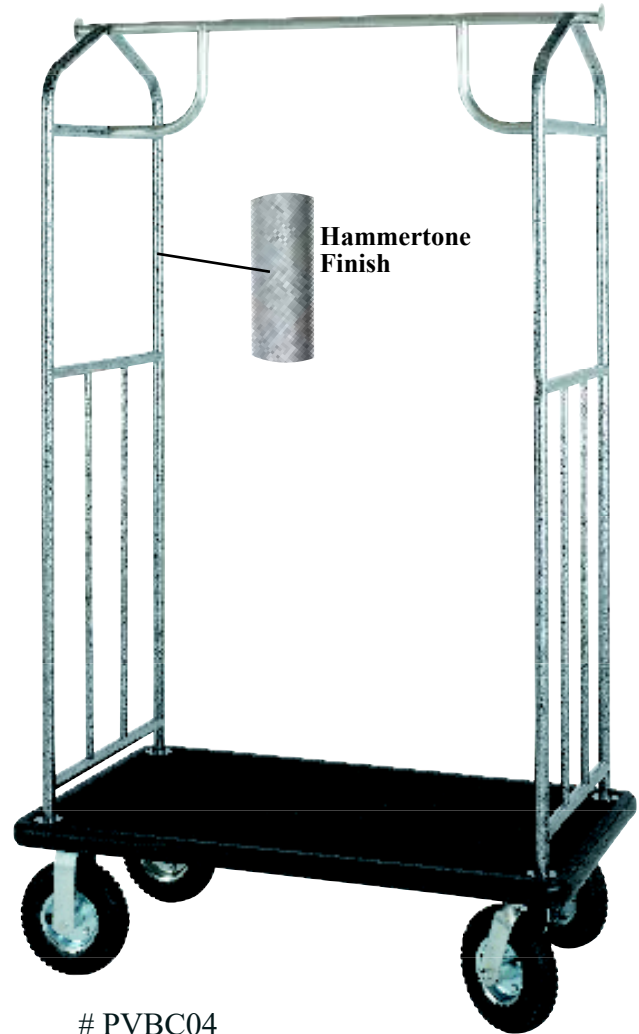

- Designed for elevator access
- Steel reinforced undercarriage and solid 1" plywood deck
- 1" diameter stainless steel tubing
- Stain resistant carpet
- Two rigid and two swivel 8" pneumatic wheels
- Wrap around bumpers (non-scuffing)
- Stainless steel hanging rod with conveniently placed hanging pegs

- Designed for elevator access
- Steel reinforced undercarriage and solid 1" plywood deck
- 1" diameter steel tubing
- Stain resistant carpet
- Two rigid and two swivel 8" pneumatic wheels
- Wrap around bumpers (non-scuffing)
- Hanging rod with conveniently placed hanging pegs

25"W x 73"H x 43"L

Sterling Series Bellman's Cart Hammertone

There is no better way to impress your guests than with an attractive, well made bellman's cart. With its quiet pneumatic wheels and conveniently placed hanging pegs, the transporter will make a lasting first impression.

- Designed for elevator access
- Steel reinforced undercarriage and solid 1" plywood deck
- 1" diameter steel tubing
- Stain resistant carpet
- Two rigid and two swivel 8" pneumatic wheels
- Wrap around bumpers (non-scuffing)
- Stainless steel hanging rod with conveniently placed hanging pegs