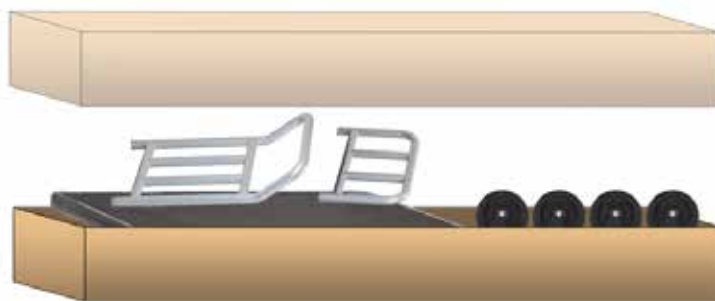

*Heavy duty shipping carton includes one complete unassembled bellman's cart. Carton contents include one frame, one deck, and four 5" semi-pneumatic wheels, assembly hardware and tools

Item #
PVUCC

Color
Rust Resistant Finish/
Black Textured Rubber Matting/
Black Bumper

WxHxL
24.75"W x 37"H x 42"L