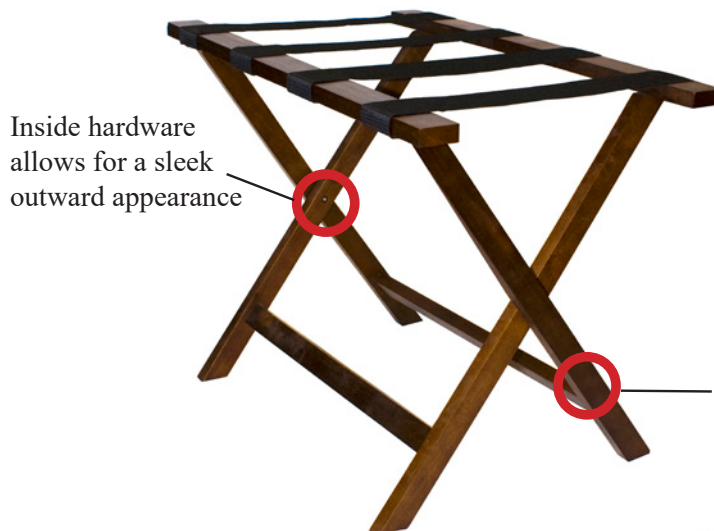

Deluxe Wood Luggage Racks

Add a touch of sophistication with these hardwood luggage racks. These exceptional products are certain to complement any room decor.

Ships in tri-wall corrugated cartons for reinforced strength during shipping

PVL14
Natural

PVL08
American Cherry

PVL07
Light Mahogany

PVL09
Medium Oak

- 3/4" Hardwood construction adds strength and durability
- Walnut or natural finish with black straps is perfect for most any guest room decor
- Extra wide 2 1/4" washable polypropylene webbing provides added strength
- Folds easily for quick storage